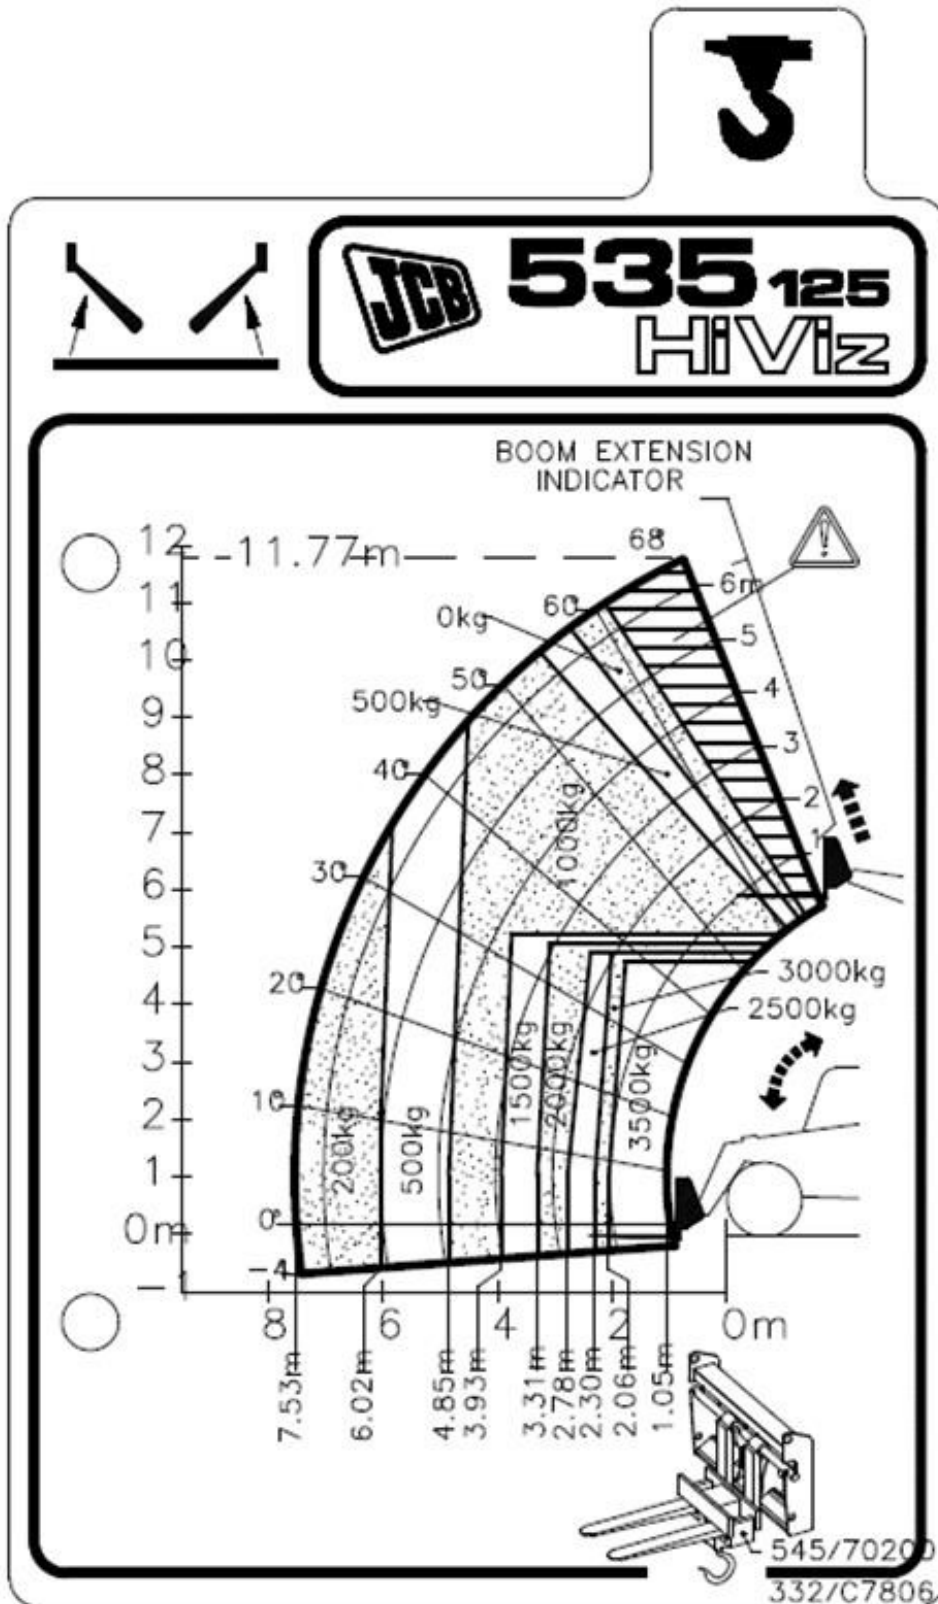

CPCS Technical Test – Theory

Lifting Capacity Chart – A61

Information provided is reproduced with kind permission of JC Bamford Ltd. The data shown is correct at the time of issue and JCB retains the right to alter any specification without notice. For CPCS testing activities only and not to be used for operational activities. CPCS and its associate businesses make no representation on behalf of JCB.